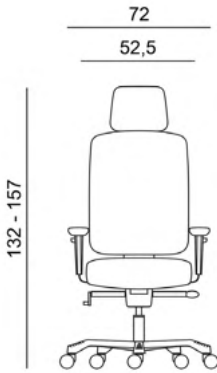

1824 LEI XXL

BOSTON

The HEAVY DUTY & 24/7 INTENSIVE USE office chair and armchair collection offers maximum comfort, support, and reliability for extended sitting, up to 24 hours a day, with a weight capacity of up to 200 kg. These models are designed with a focus on durable construction and ergonomic design, ensuring uncompromised comfort.