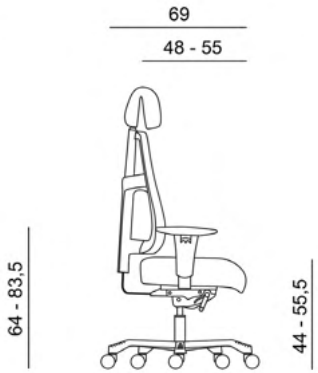

1824 LEI XXL

BOSTON

The HEAVY DUTY & 24/7 INTENSIVE USE office chair and armchair collection offers maximum comfort, support, and reliability for extended sitting, up to 24 hours a day, with a weight capacity of up to 200 kg. These models are designed with a focus on durable construction and ergonomic design, ensuring uncompromised comfort.