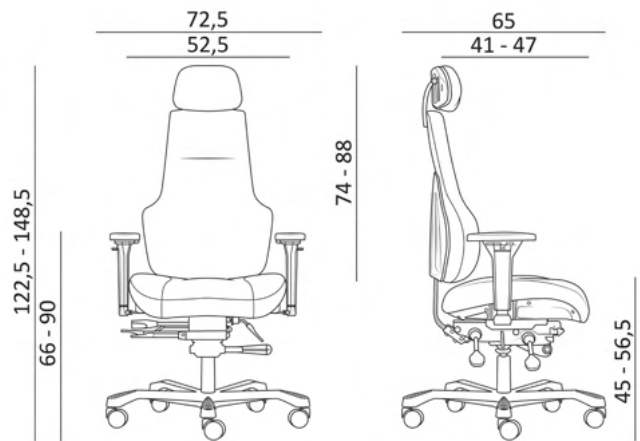

The HEAVY DUTY & 24/7 INTENSIVE USE office chair and armchair collection offers maximum comfort, support, and reliability for extended sitting, up to 24 hours a day, with a weight capacity of up to 200 kg. These models are designed with a focus on durable construction and ergonomic design, ensuring uncompromised comfort.

TAMPA